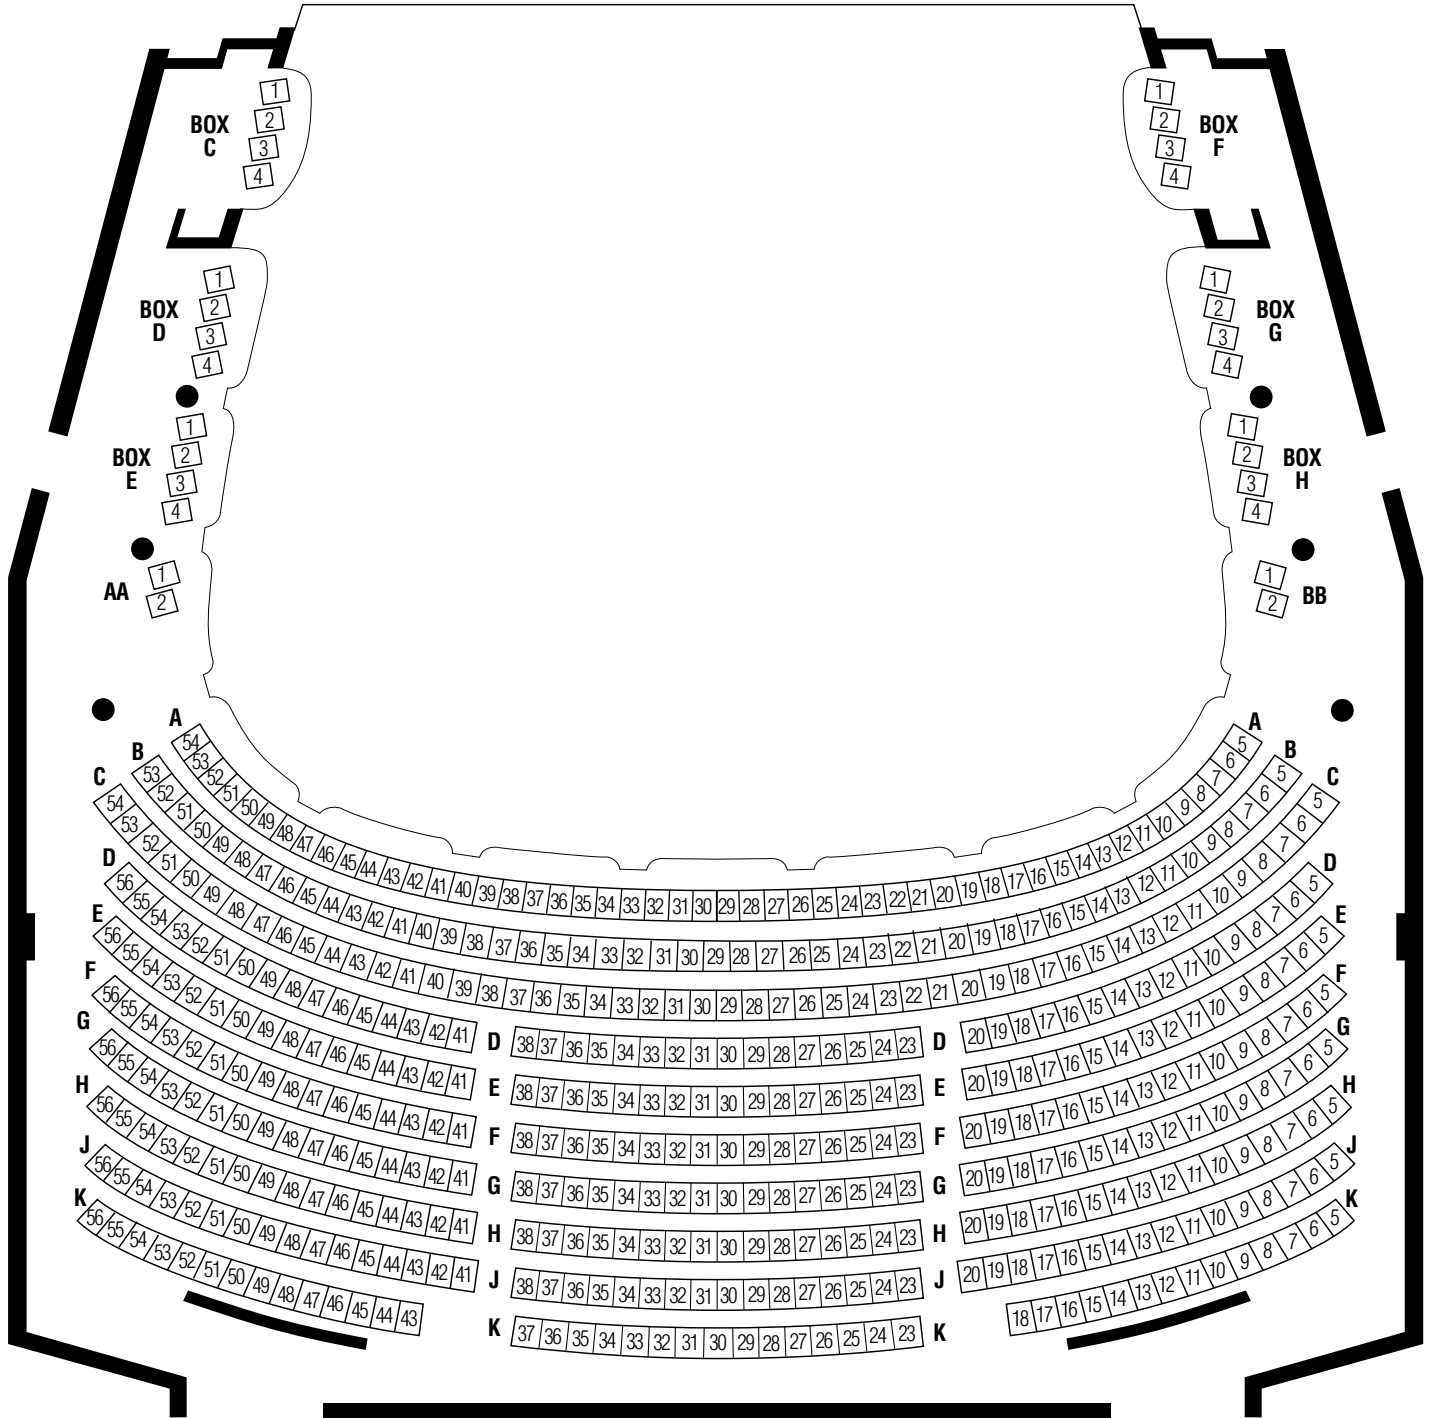

# Princess of Wales Dress Circle

seating map

Regular Seating: 480  
 Box Seating: 28  
 Wheelchair seating: 0