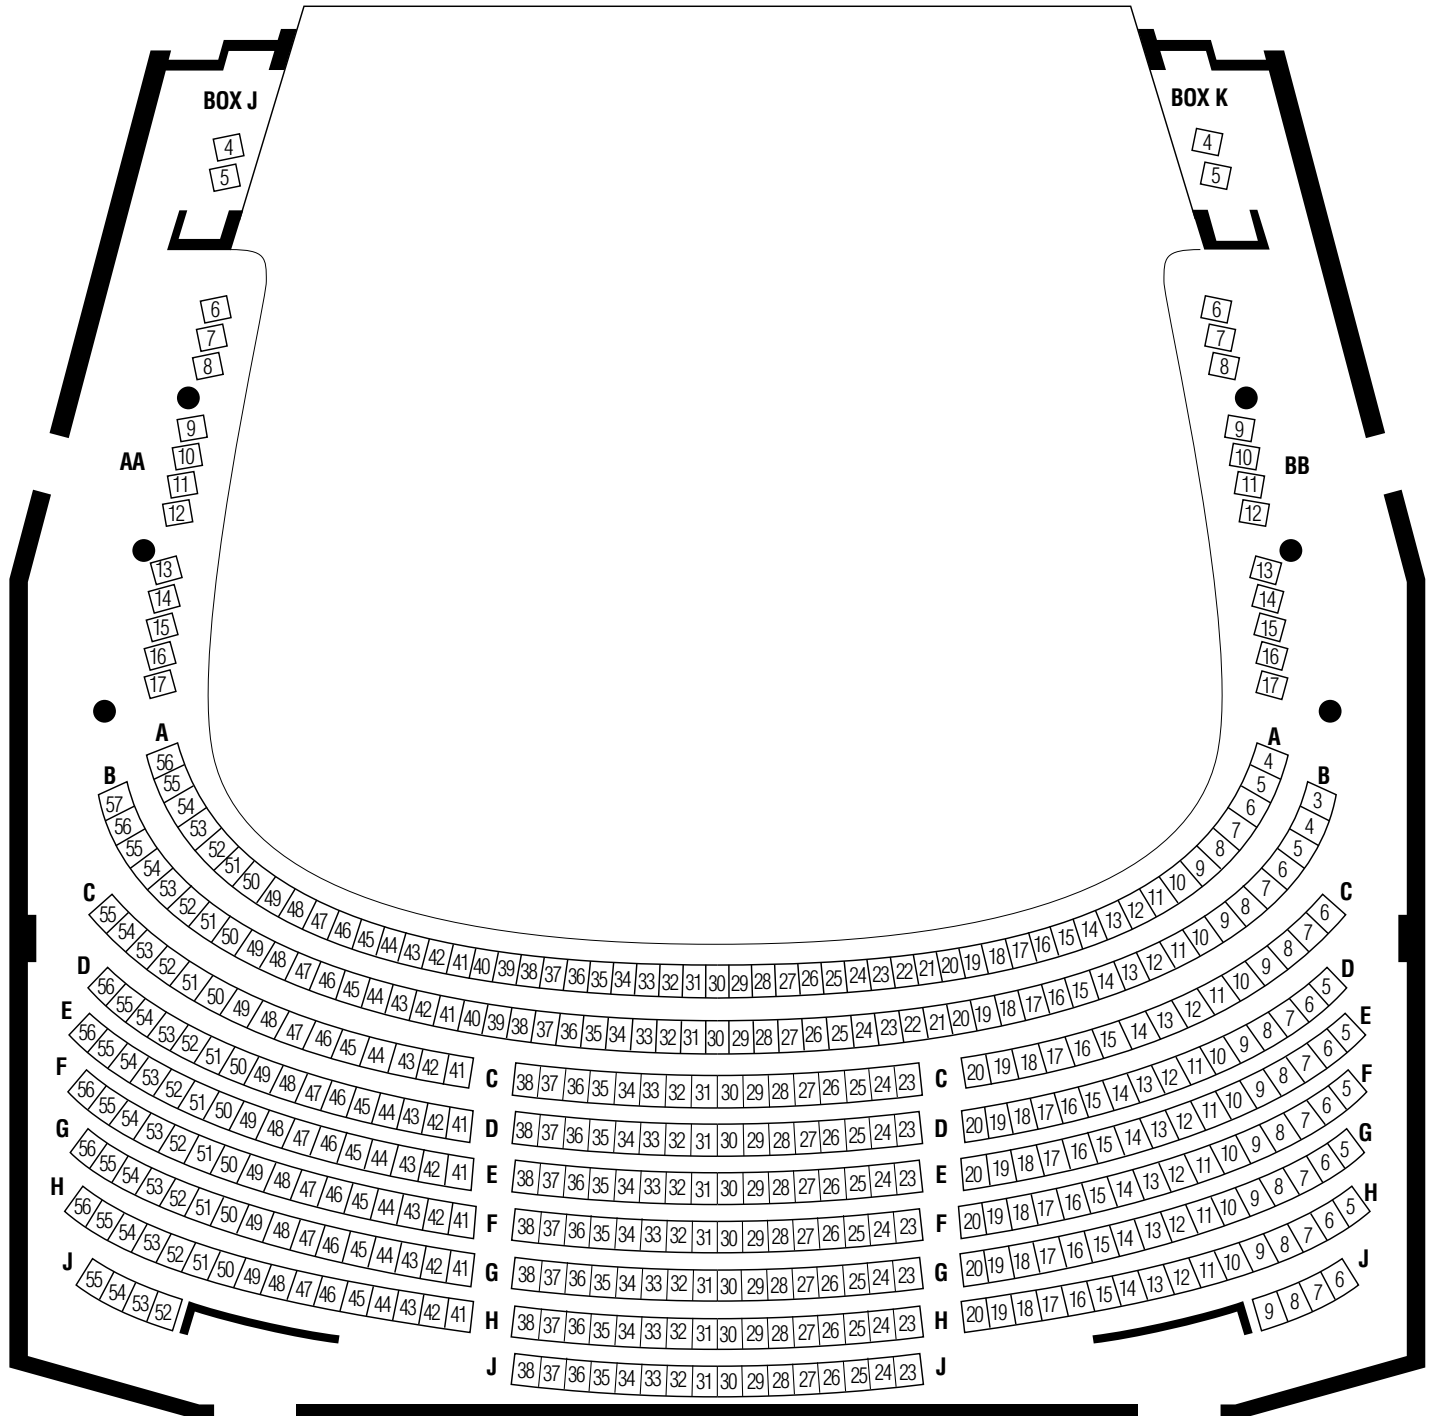

Princess of Wales Balcony seating map

Regular Seating: 418
 Box Seating: 28
 Wheelchair seating: 0