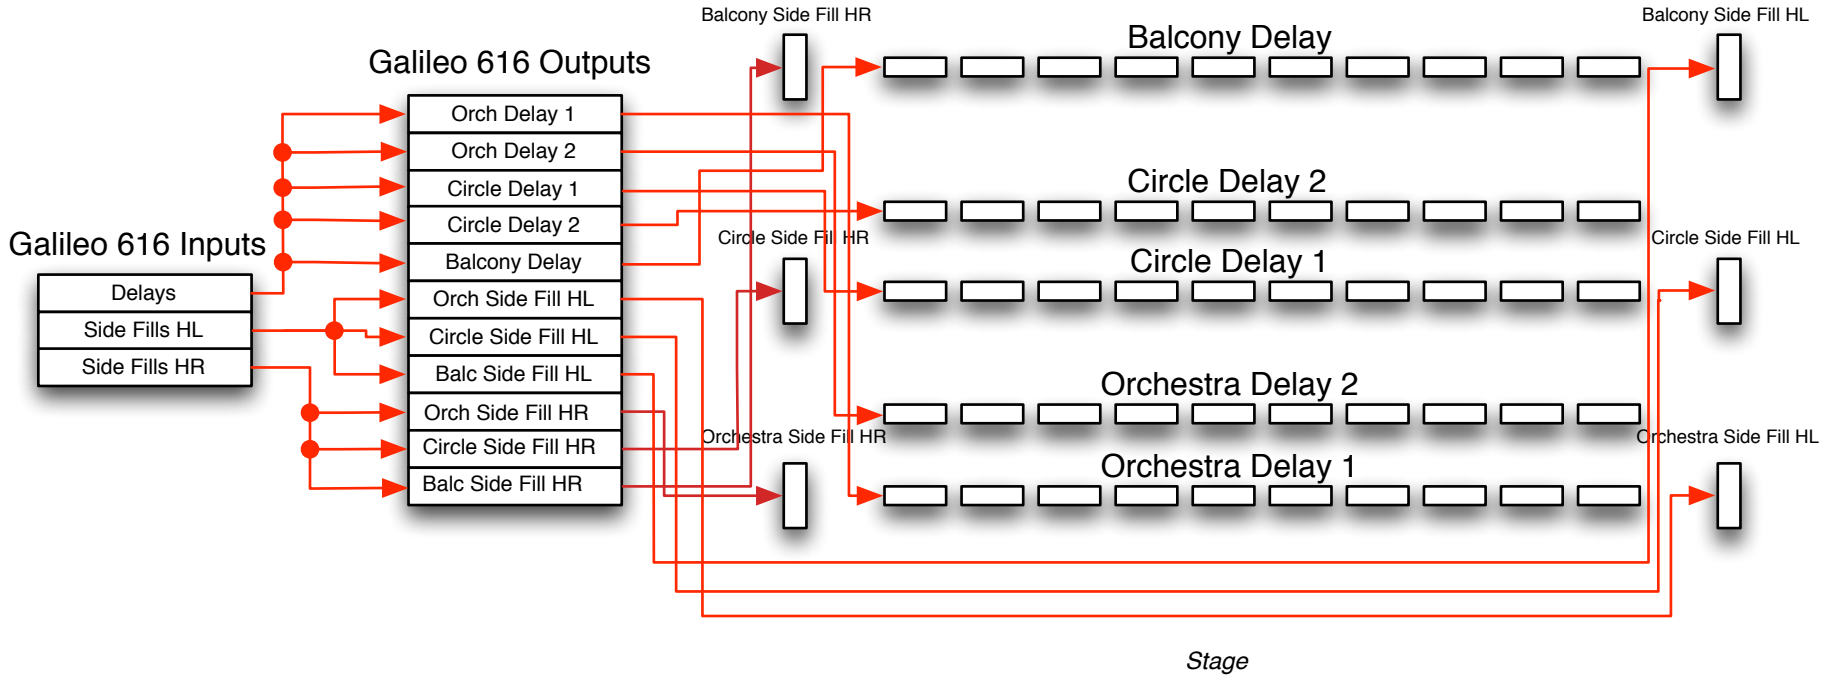

Sound Delay System Wiring Block Diagram

Note: All Delay System Loudspeakers are Meyer UPM-1P